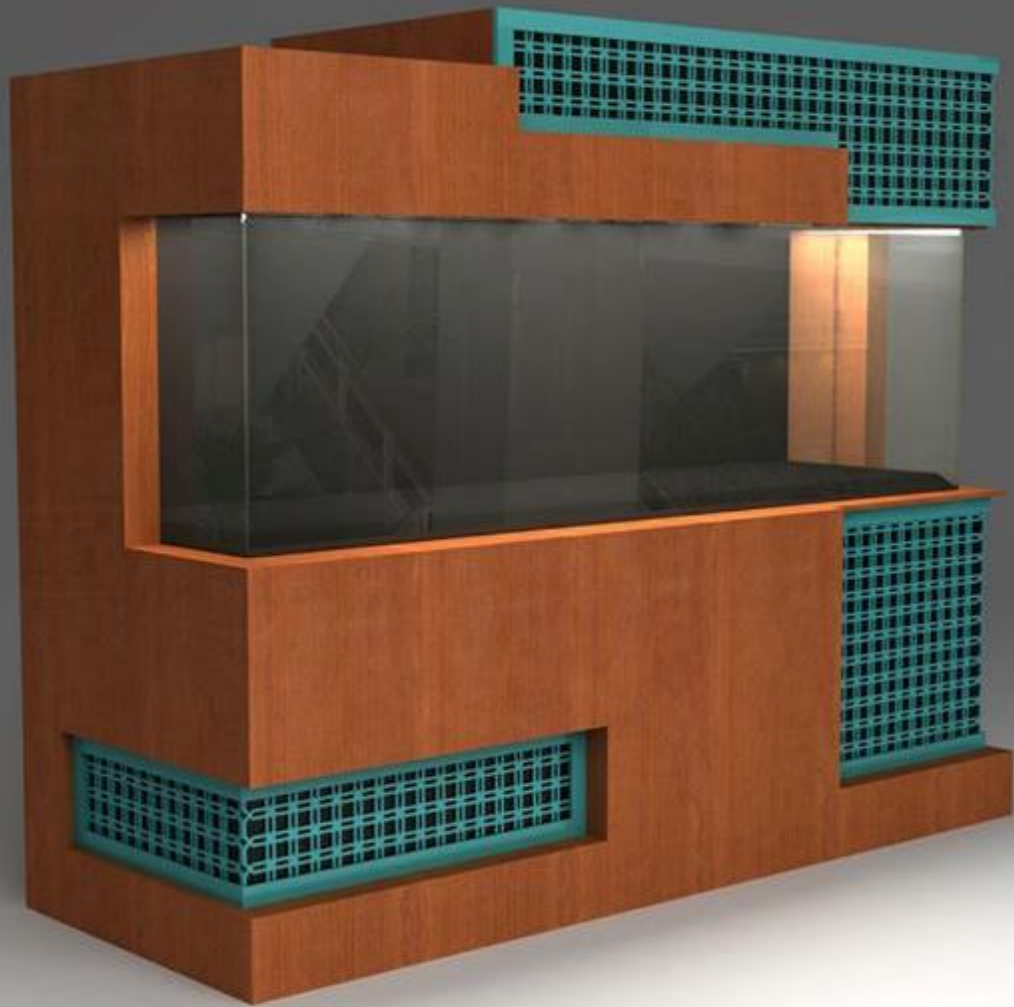

Project  
Sample

RESHA  
DESIGN

SHOW CASE  
DESIGN

Client : Iran National Library  
Design & Design Development  
Historical Documests Show Case Stand

Project  
Sample

SHOW CASE  
DESIGN

Client : Daewoo Iran  
Design and Design Development  
Material : MDF , Plexy Glass , PU Foam