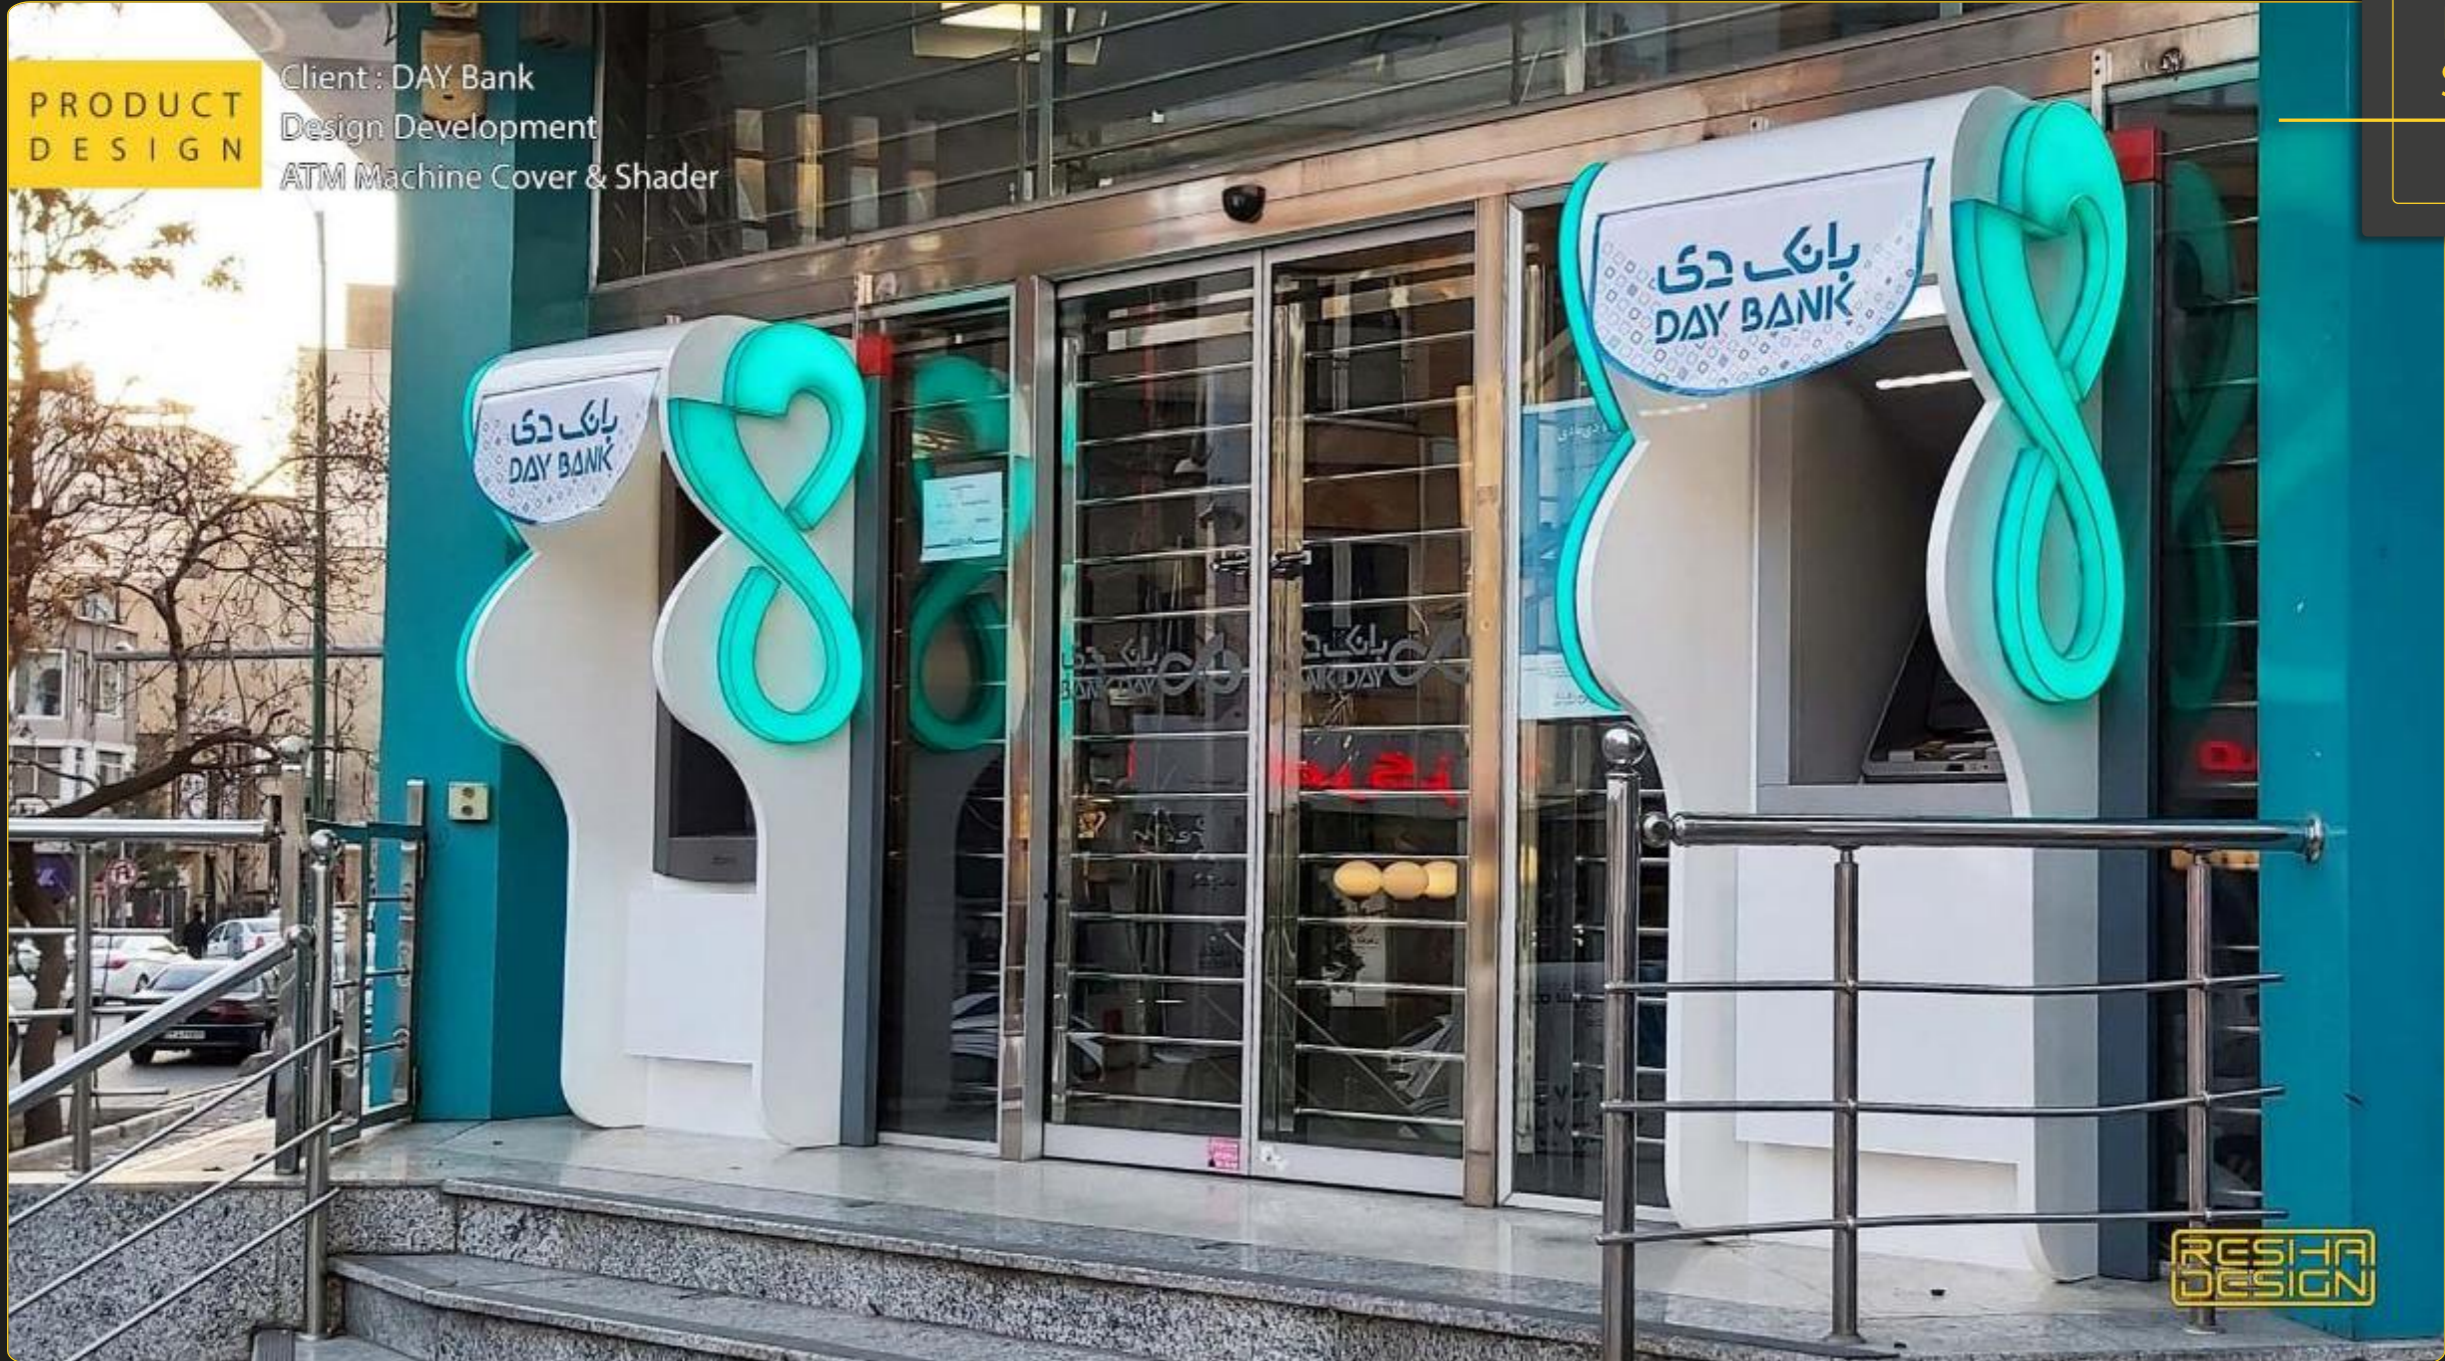

PRODUCT
DESIGN

Client: DAY Bank
Design Development
ATM Machine Cover & Shader

Project
Sample

RESHA
DESIGN