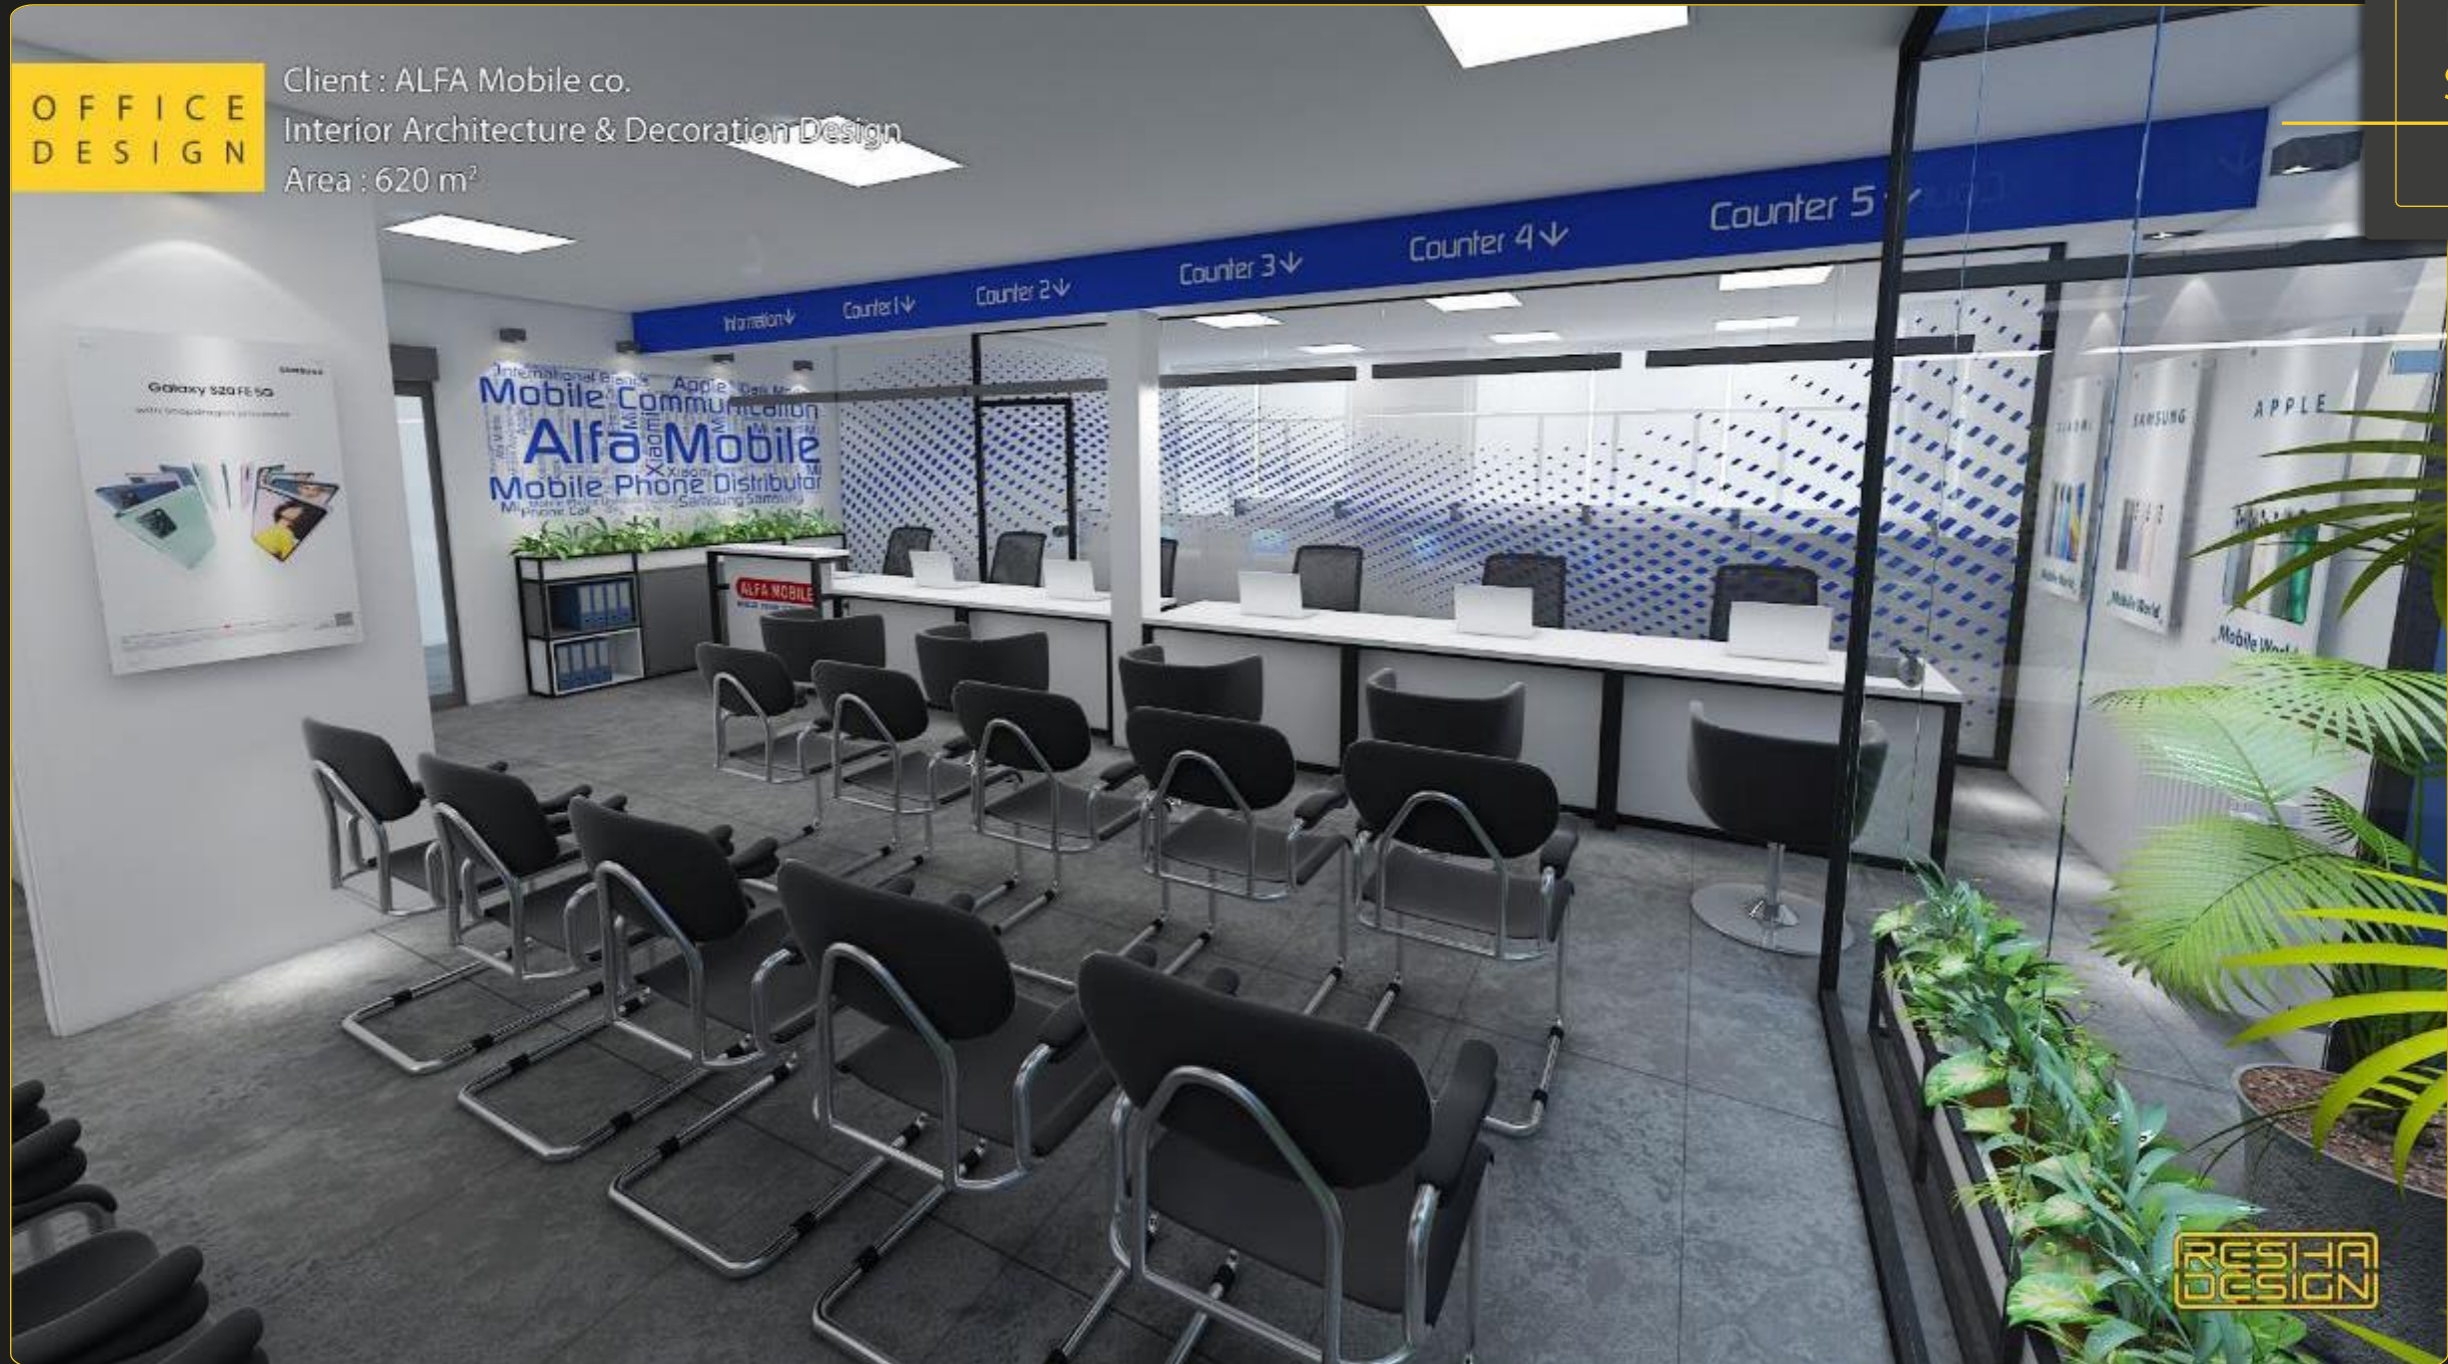

OFFICE
DESIGN

Client : ALFA Mobile co.
Interior Architecture & Decoration Design
Area : 620 m²

Project
Sample

RESHA
DESIGN