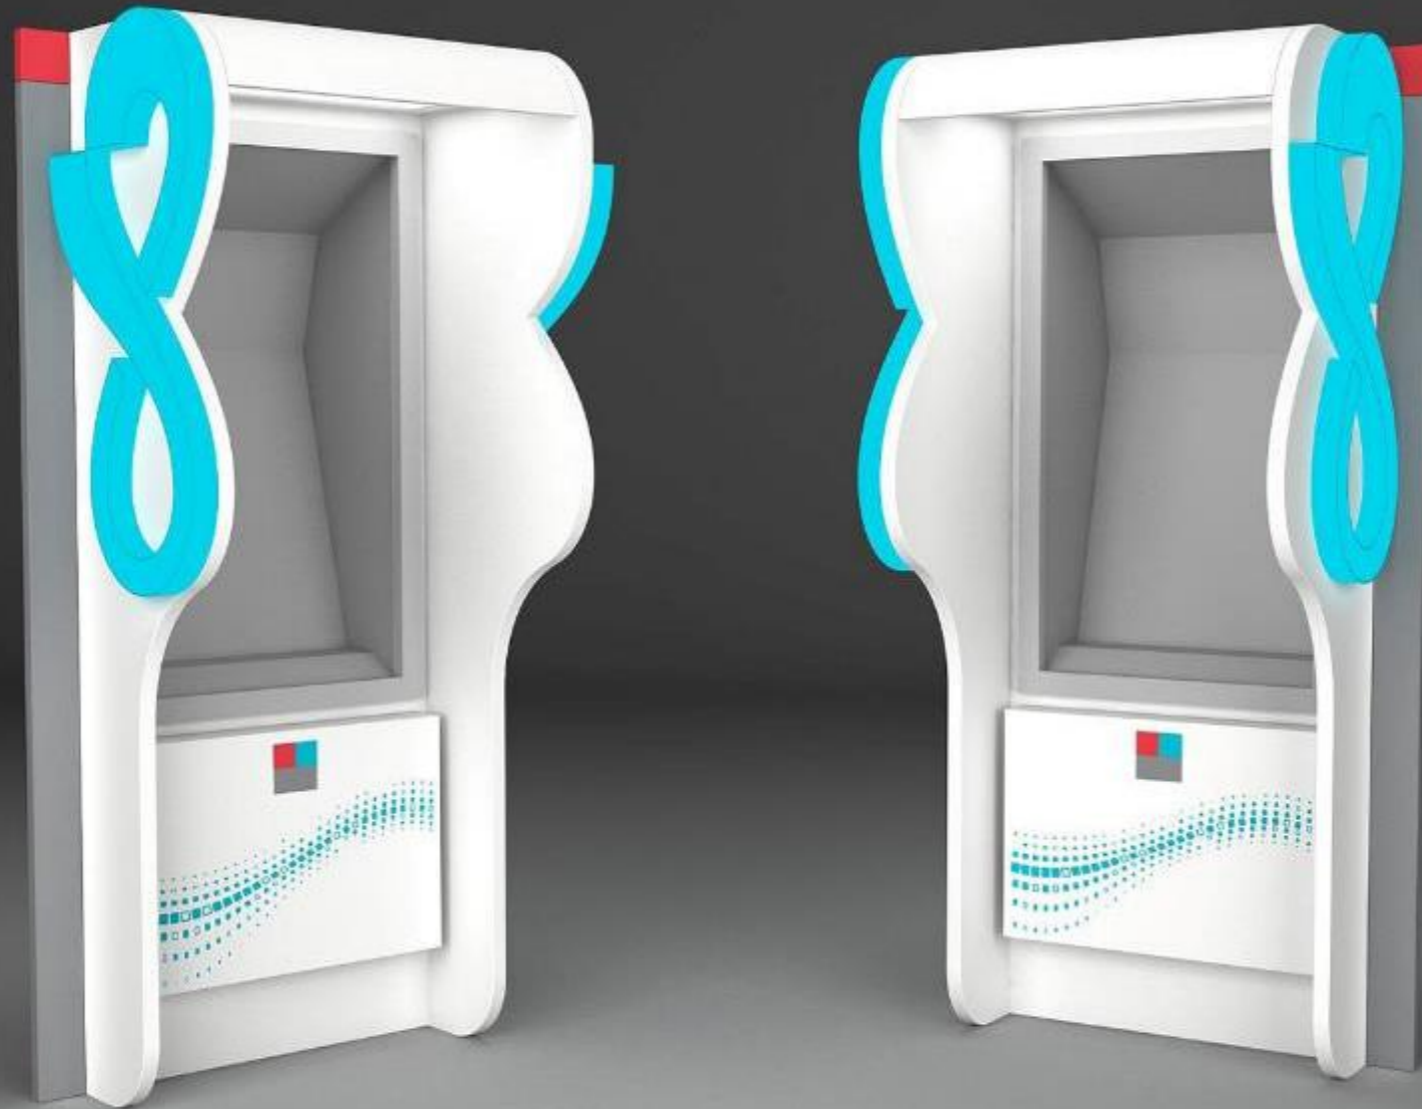

PRODUCT
DESIGN

Client : DAY Bank
Design Development
ATM Machine Cover & Shader

Project
Sample

RESHA
DESIGN