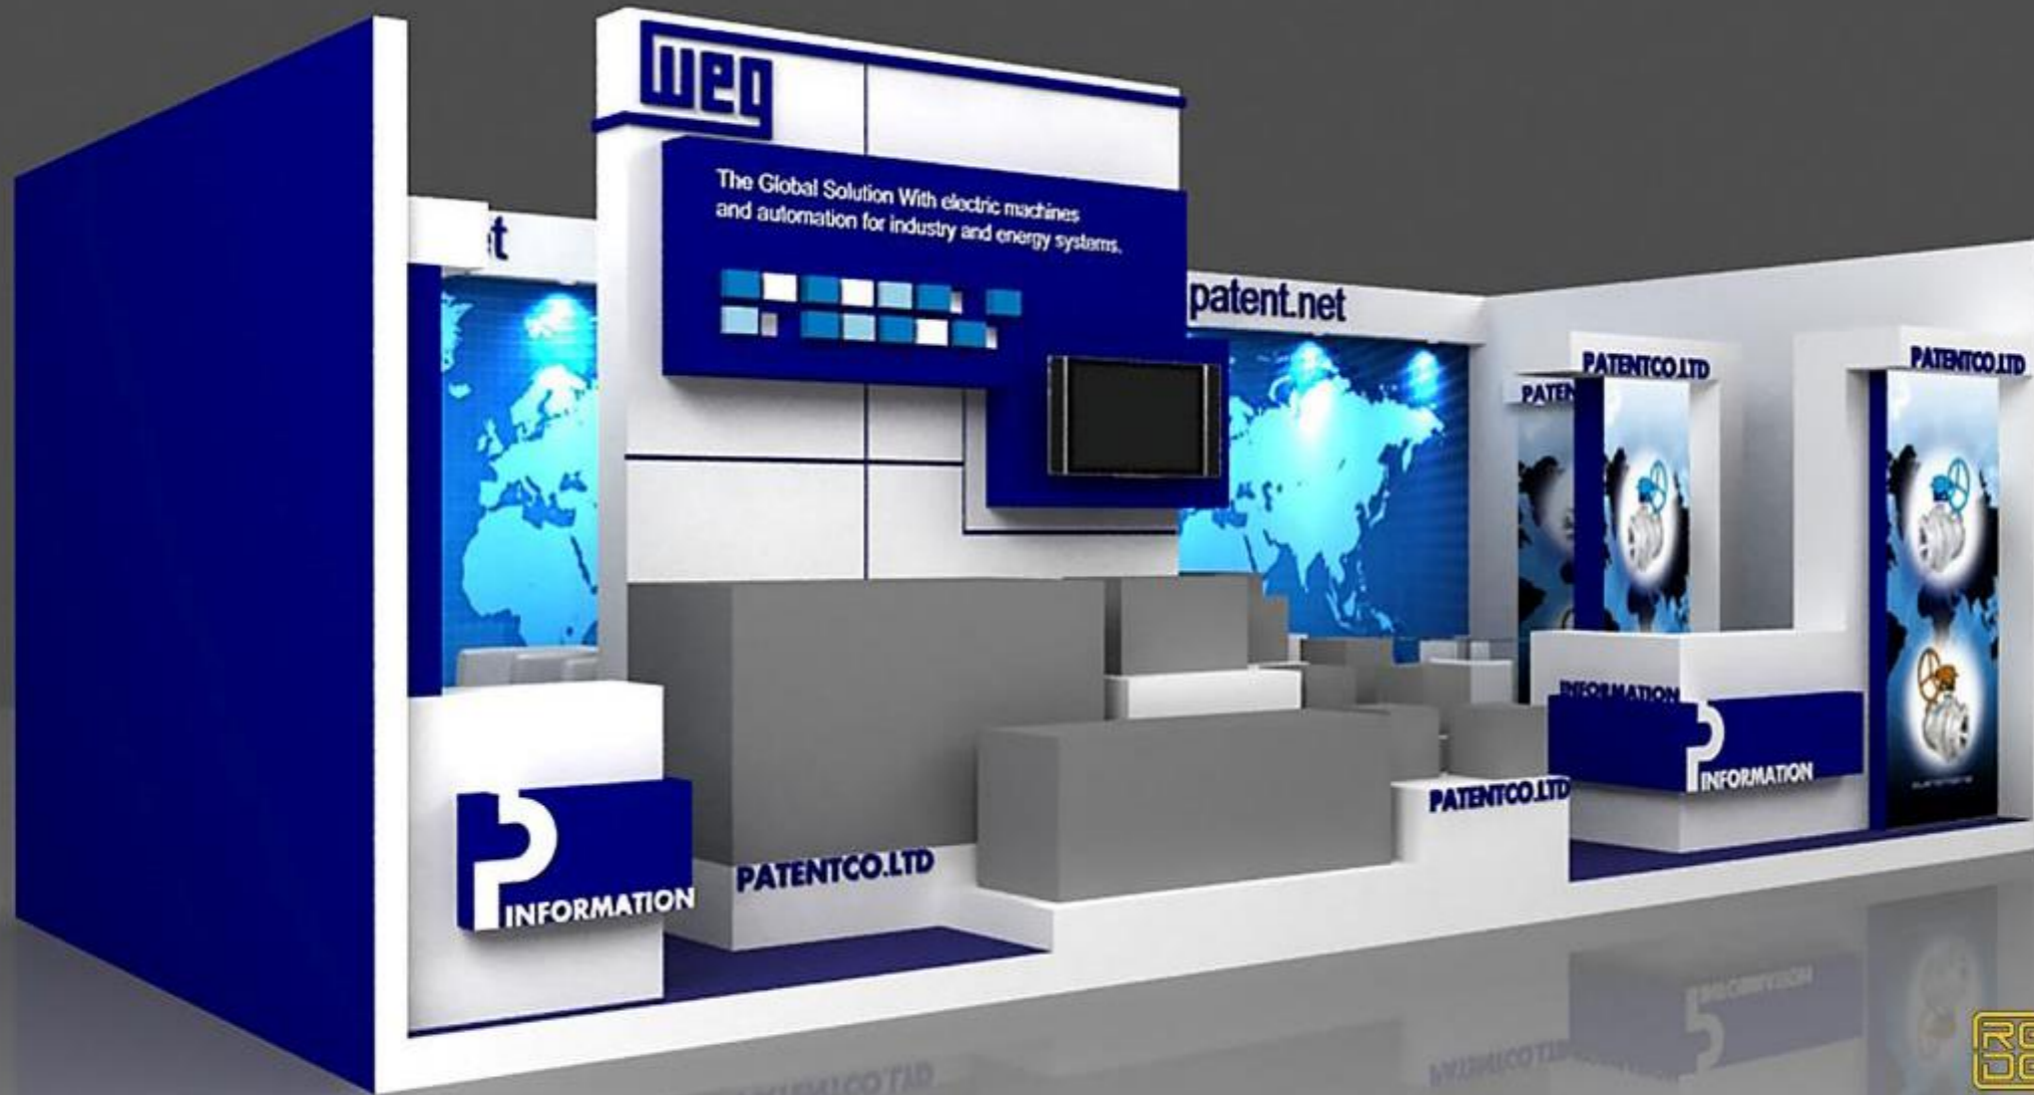

Project  
Sample

RESHA  
DESIGN

EXHIBITION  
DESIGN

Client : PATENT Co.  
Exhibition Booth Design  
Area : 32 m<sup>2</sup>

Project  
Sample

PACKAGING  
DESIGN

Client : Sam Aray Co.  
Design & Design Development  
Skin Care Products Packaging